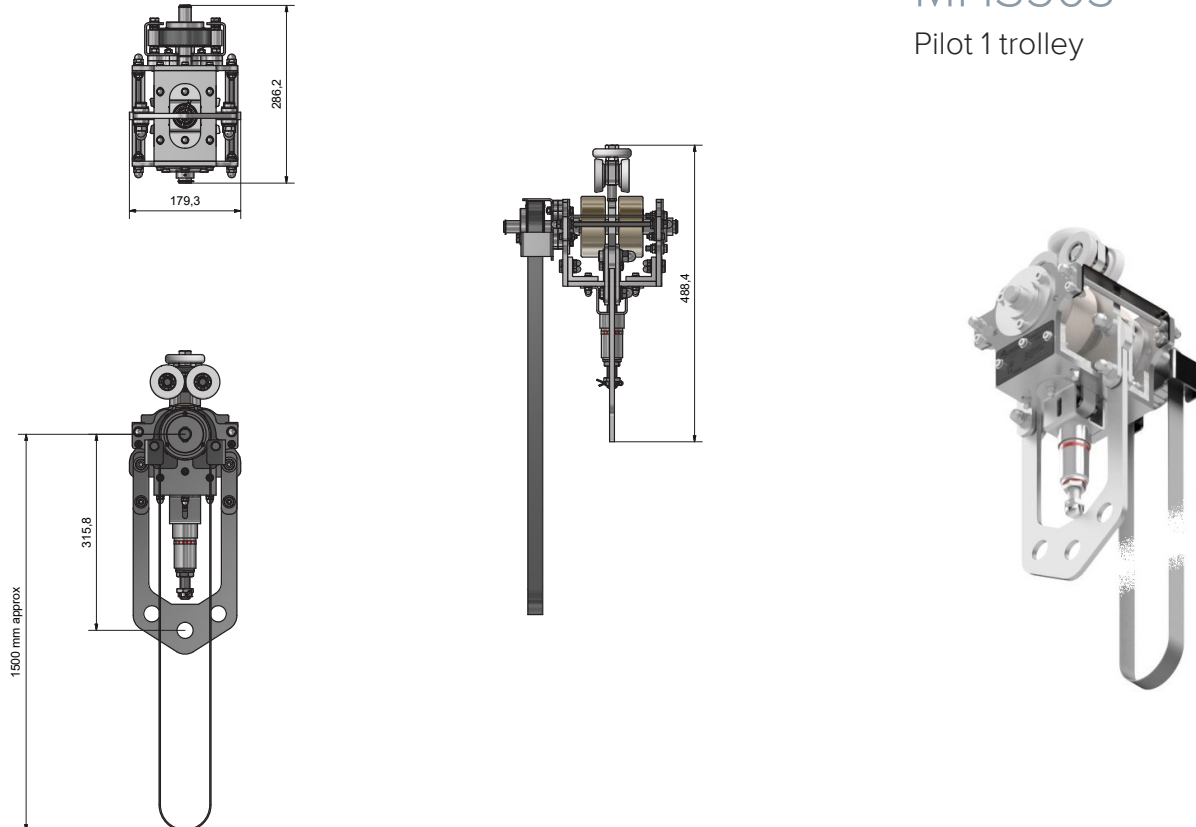

## Description

The Pilot 1 trolley is a manually operated trolley for cradles or RopeClimber connected to a SafeAccess C rail.

## Advantages

- WLL 400kg
- Compatible with the RopeClimber, one or two person cradles
- Slides easily from side to side with a simple hand traction
- Recommended for configurations with length < 100m

Compliant with EN1808:2015  
MADE IN EU

## Material

AISI 304 and plastic belt